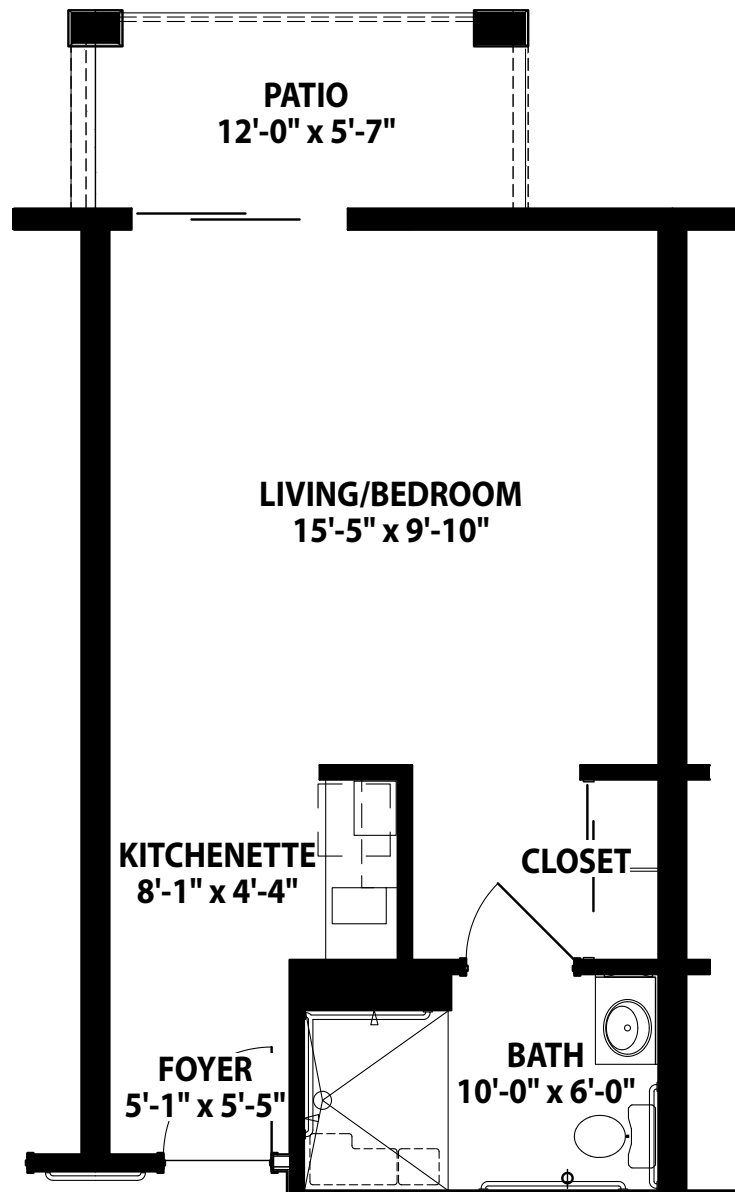

FLOOR PLANS

ASSISTED LIVING

Apartment B, Studio • 404 Sq. Ft.

\$ _____ /Month

3/16" = 1'