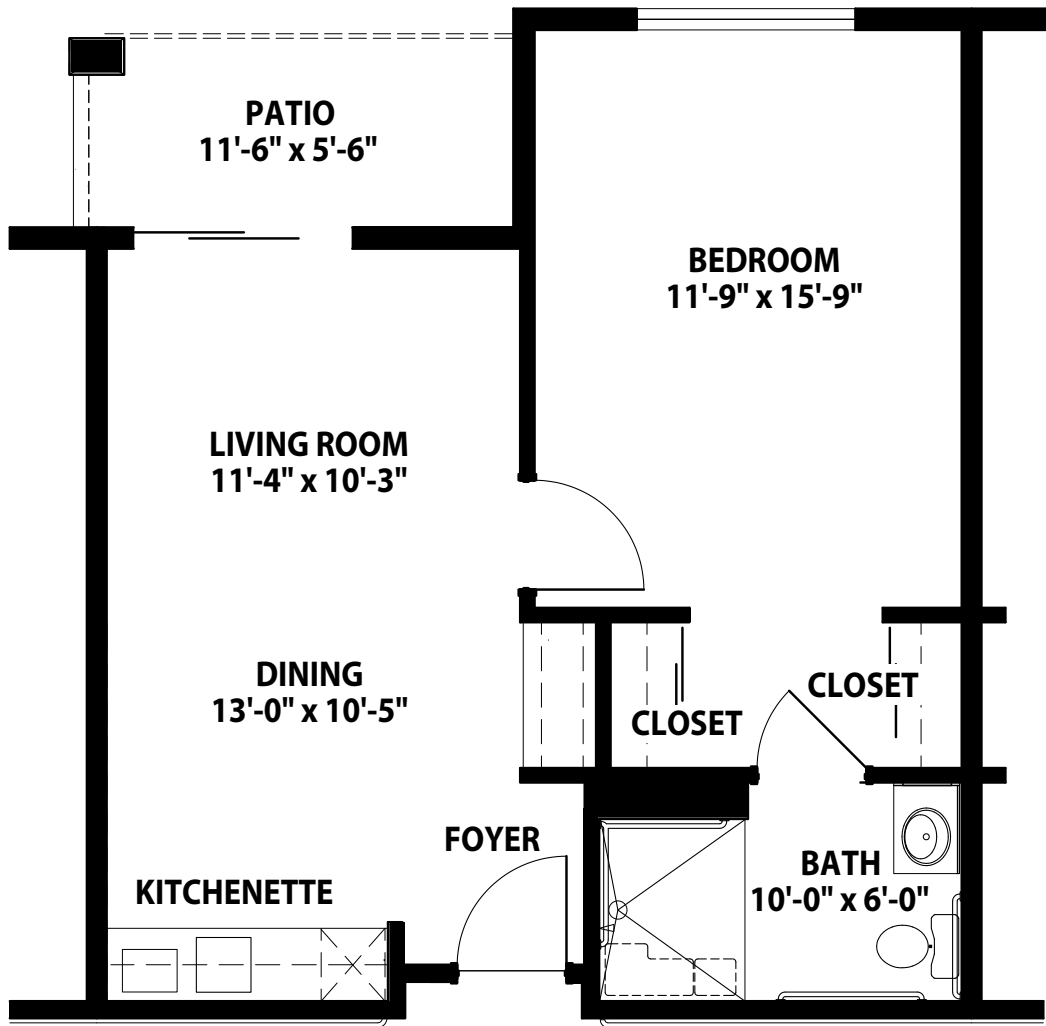

FLOOR PLANS

ASSISTED LIVING

Apartment C, One Bedroom • 545 Sq. Ft.

\$ _____ /Month

3/16" = 1'