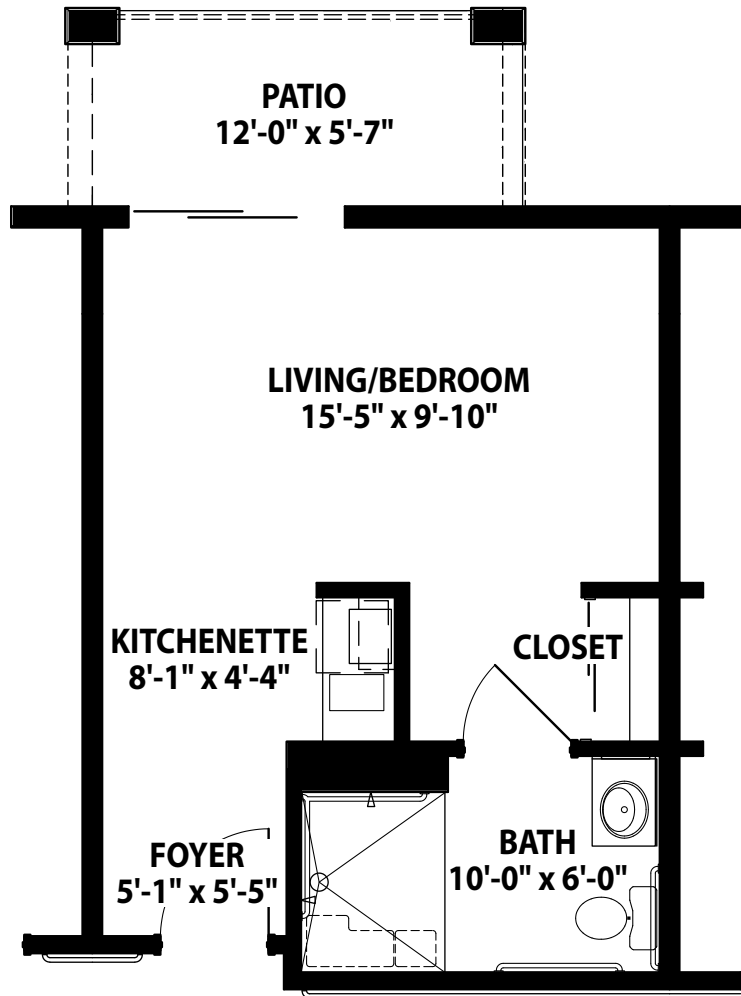

# FLOOR PLANS

## ASSISTED LIVING

Apartment A, Studio • 311 Sq. Ft.

\$ \_\_\_\_\_ /Month

3/16" = 1'